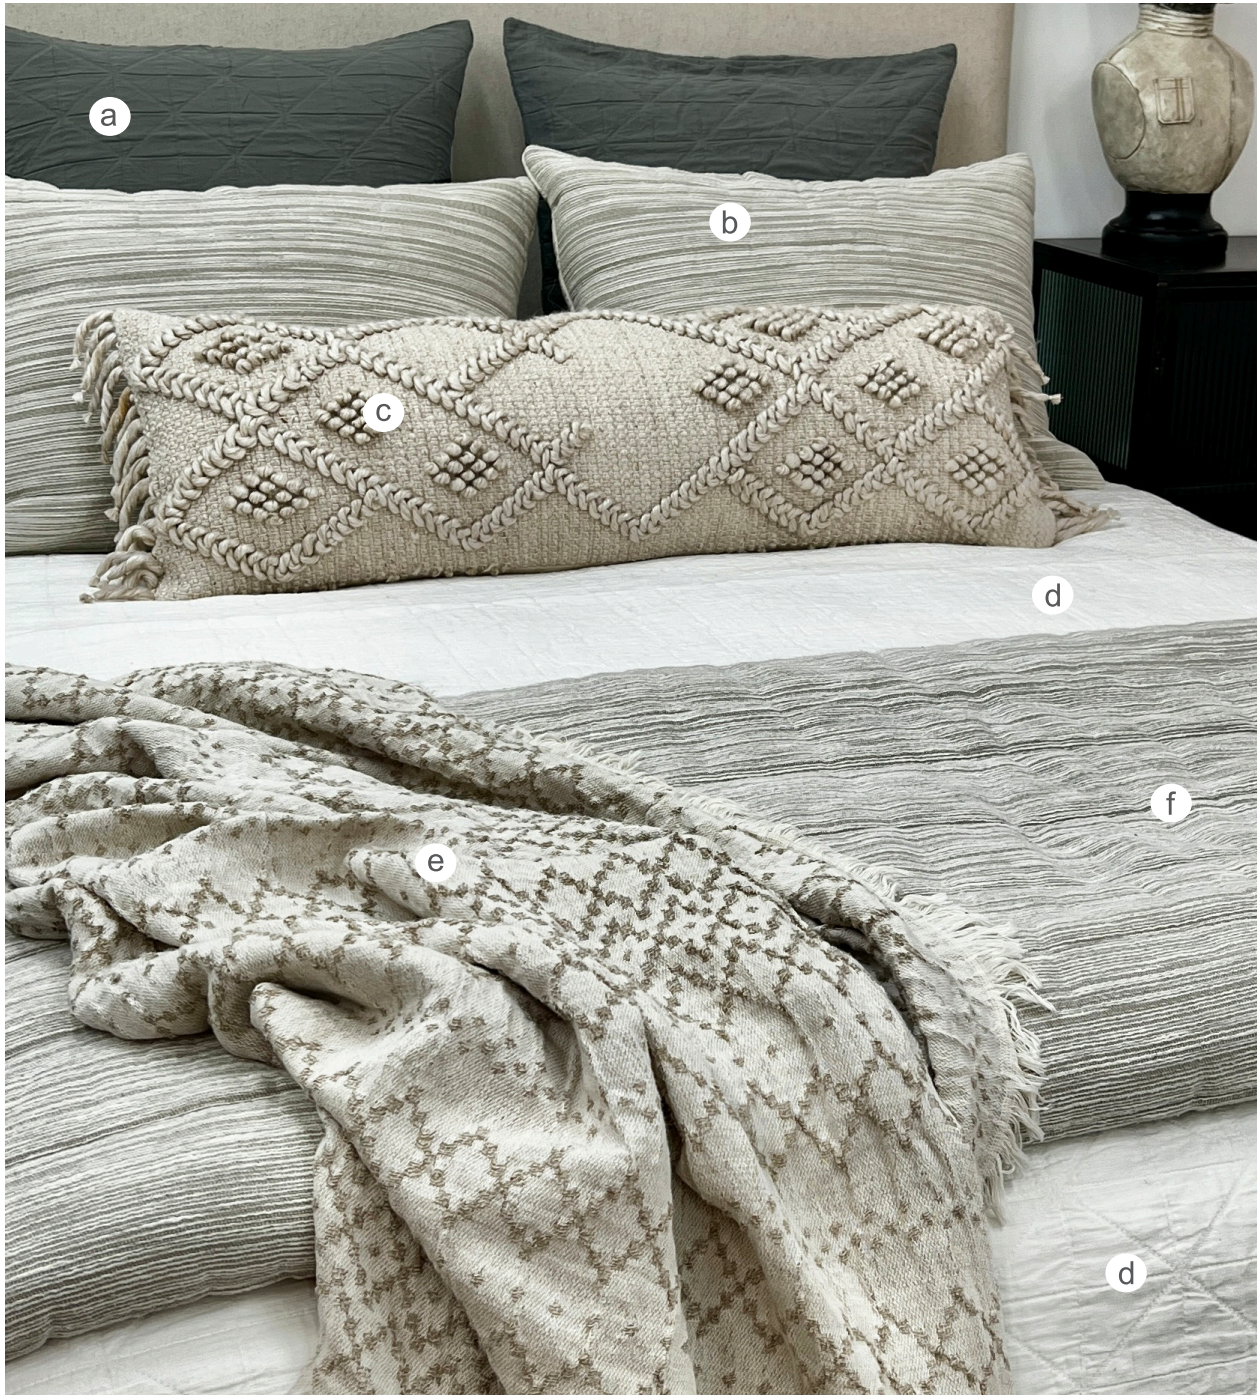

a. Indiana- Charcoal Euro

Available in Ivory, Taupe and Charcoal
Q, K, SK Duvet, Std Pillowcase and Euro

b. Tillie Pillowsham

Available in Grey and Natural
Q, K, Pillowsham and Euro

c. Fitzroy Bolster

d. Indiana Quilt

Available in Ivory, Charcoal, Taupe
Q, K, SK, Pillowsham and Euro

e. Hunter Throw

Available in cream

f. Tillie Quilt- Natural

Available in Grey and Natural
Q, K, Pillowsham and Euro