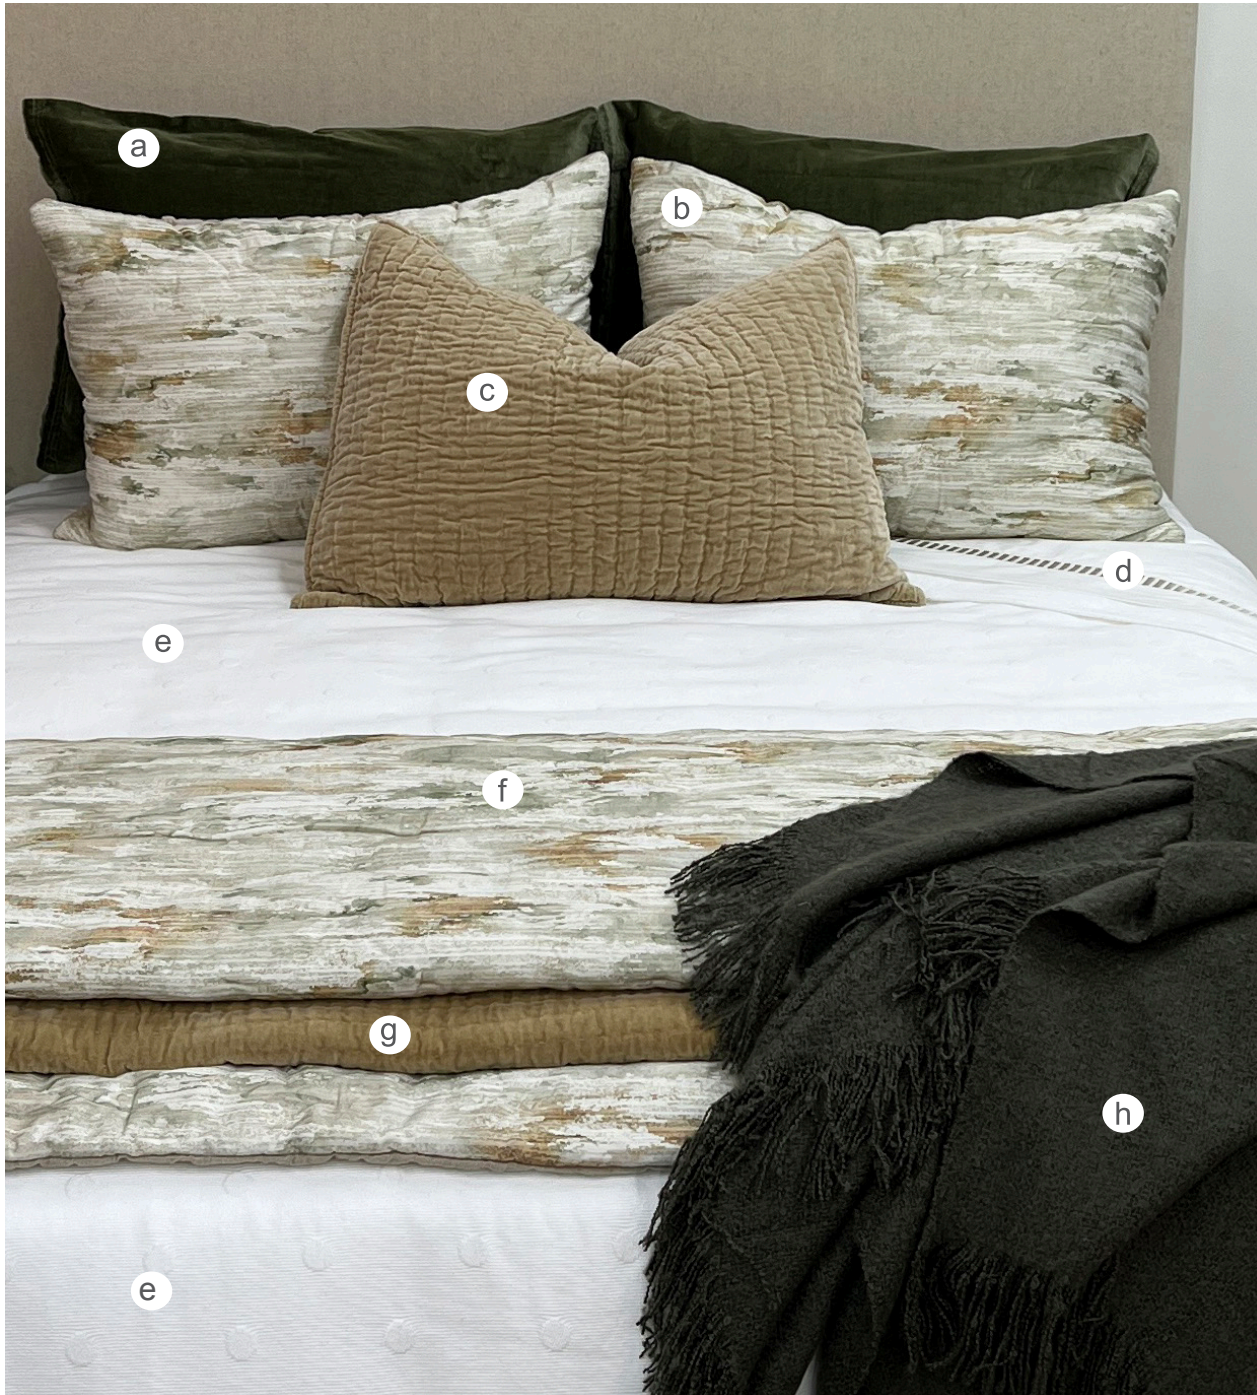

c. Fitzroy Bolster

d. Indiana Quilt

Available in Ivory, Charcoal, Taupe
Q, K, SK, Pillowsham and Euro

e. Hunter Throw

Available in cream

f. Tillie Quilt- Natural

Available in Grey and Natural
Q, K, Pillowsham and Euro

Duvet Covers

100% Linen. Euro pillowcase has a 5cm flange around all four sides.

King Single Duvet - 180 x 210cm
Double Duvet - 180 x 210cm
Queen Duvet - 210 x 210cm
King Duvet - 245 x 210cm
Superking - 265 x 210cm
Calking - 270 x 210cm
Pillowcase - 50 x 70cm
Euro - 65 x 65 + 5cm

Quilts

King Single - 180(w) x 220cm(l)
Queen - 240(w) x 220cm(l)
King - 260(w) x 240cm(l)

Sheet Sets

Single set consists of:

Flat Sheet - 180 x 285cm
Fitted Sheet - 91 x 193 + 45cm
1 x Pillowcase 50 x 75 + 20cm

King Single set consists of:

Flat Sheet - 200 x 285cm
Fitted sheet - 107 x 203 + 50cm
2 x Pillowcase 50 x 75 + 20cm

Queen set consists of:

Flat Sheet - 250 x 285cm
Fitted Sheet - 152 x 203 + 50cm
2 x Pillowcase 50 x 75 + 20cm